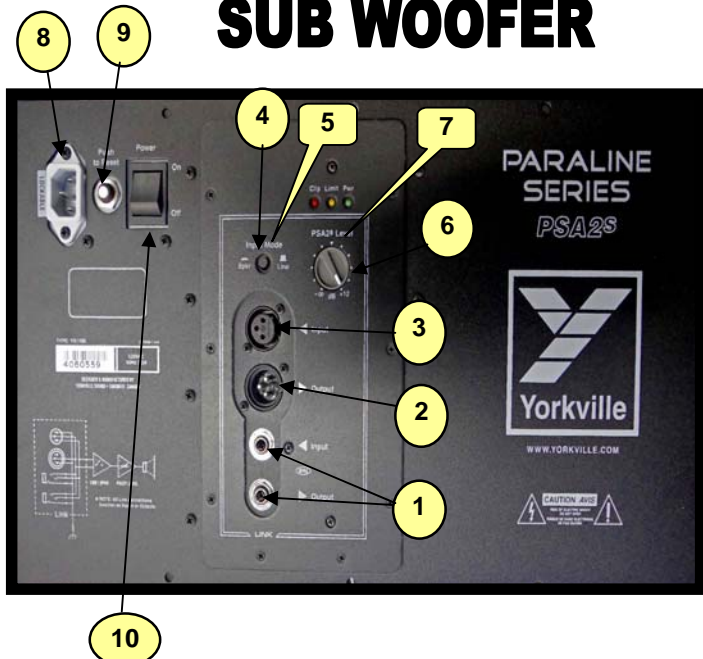

PSA2S POWERED

SUB WOOFER

#	Part#	Description	qty
Labeled Components			
1	4063	1/4IN ISO JCK PCMT VT STER RT SWT	2
2	4100	XLR MALE PCB MT VERT	1
3	4010	XLR FEML PCB MT VERT 24MM AA-SERIES	1
4	3522	DPDT MINI PC VERT SNP ALT	1
5	8637	ROUND PUSH BUTTON 1/4" BLK 24MM	1
6	2339	_10K B LIN 12MM DUAL 21DET P34	1
7	9014	KNOB LS901 POINTER AT 9-O'CLOCK	1
8	4088	RECEPTACLE:V-LOCK INLET	1
9	3606	12.00 AMP CIRCUIT BREAKER	1
10	3585	DPST ROKR SW QUIK 250" AC/PWR IEC6	1
11	7447	15" 8R 1000WPGM SPEAKER	2
12	3074	POWER CORD 3M V-LOCK (N.A)	1
13	8545	RECESSED RUBBER BUMPER WITH WASHER	4
14	8529	RUBBER FOOT 65 X 20MM	4
15	9401SS	#10 X 3/4 SS PAN PH TYPE A BO&W	54
16	9419SS	1/4-20X1 1/4 SS TRUSS PH MS B.O.&WAX	16
17	8551	BAR HANDLE RIGHT ANGLE TOP LOAD	1
18	8565	BAR HANDLE ALL METAL RECTANGULAR	3
19	9170	STAND ADAPTER CAST	1
20	8206	YORKVILLE LOGO METALPHOTO	1
21	POPLABEL	4"X5" POLYJET LABEL W/PERM ADHESIVE	1