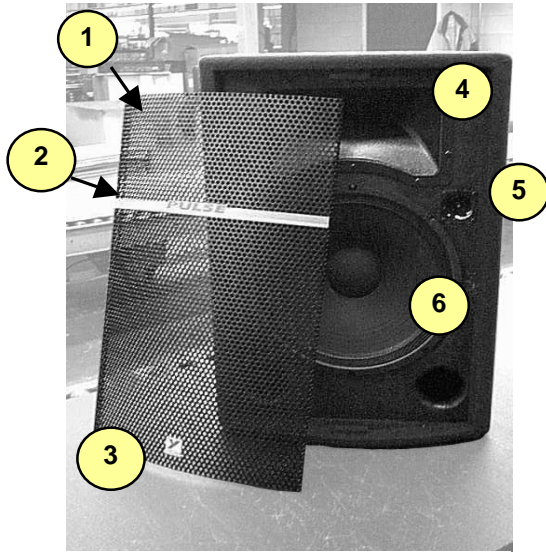

PL315

Pulse Enclosure

#	Part#	Description
Labeled Components		
1	M760	PL315 GRILL (NO LONGER AVAILABLE)
2	8243	Y LOGO PULSE SERIES LARGE
3	H11	HORN 60X90 1.0" XXXXHZ FOR PL31
4	H11	HORN 60X90 1.0" XXXXHZ FOR PL31
5	7417	8R 30W TWEETER PIEZO TLC 1
6	7443	15" 8R 400WPGM SPEAKER
7	7283	16R 50W 1" DRIVER BOLT ON EMI
8	8885	NEOPRENE EMINENCE DRIVER GASKET
9	8537	TEARDROP HANDLE "YORKVILLE" BLU
10	8517	SMALL BLACK XOVERDISH PLASTIC C
11	8547	PLASTIC FOOT BLACK, POLYETHYLEN
12	8487	ADAPTOR, SPEAKER STAND, PLASTIC, L
13	3644	12V 24W SC BAYONET #1156
14	3641	S.C BAYONET WIRE SOCKET TINNED
15	3924	1/4" JCK PCB MT VERT 2XTIP HICU
16	3628	SPKON 4C PCB MT VERT 250TAB GRY
17		
18		
19		
20		
21		
22		