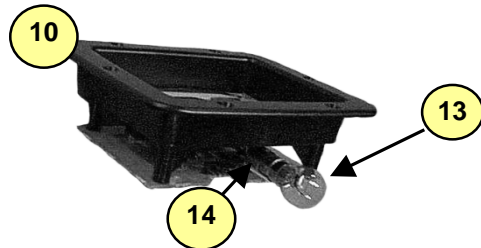

PL315

Pulse Enclosure

#	Part#	Description
Labeled Components		
1	M760	PL315 GRILL (NO LONGER AVAILABLE)
2	8243	Y LOGO PULSE SERIES LARGE
3	H11	HORN 60X90 1.0" XXXXHZ FOR PL31
4	H11	HORN 60X90 1.0" XXXXHZ FOR PL31
5	7417	8R 30W TWEETER PIEZO TLC 1
6	7443	15" 8R 400WPGM SPEAKER
7	7283	16R 50W 1" DRIVER BOLT ON EMI
8	8885	NEOPRENE EMINENCE DRIVER GASKET
9	8537	TEARDROP HANDLE "YORKVILLE" BLU
10	8517	SMALL BLACK XOVERDISH PLASTIC C
11	8547	PLASTIC FOOT BLACK, POLYETHYLEN
12	8487	ADAPTOR, SPEAKER STAND, PLASTIC, L
13	3644	12V 24W SC BAYONET #1156
14	3641	S.C BAYONET WIRE SOCKET TINNED
15	3924	1/4" JCK PCB MT VERT 2XTIP HICU
16	3628	SPKON 4C PCB MT VERT 250TAB GRY
17		
18		
19		
20		
21		
22		