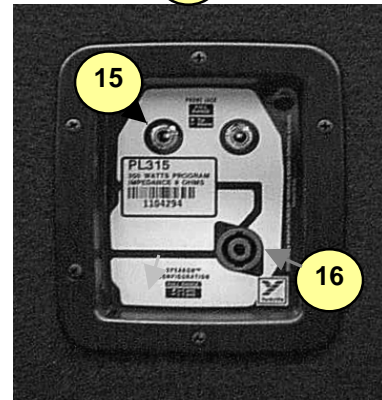

PL315

Pulse Enclosure

#	Part#	Description
Labeled Components		
1	M760	PL315 GRILL (NO LONGER AVAILABLE)
2	8243	Y LOGO PULSE SERIES LARGE
3	H11	HORN 60X90 1.0" XXXXHZ FOR PL31
4	H11	HORN 60X90 1.0" XXXXHZ FOR PL31
5	7417	8R 30W TWEETER PIEZO TLC 1
6	7443	15" 8R 400WPGM SPEAKER
7	7283	16R 50W 1" DRIVER BOLT ON EMI
8	8885	NEOPRENE EMINENCE DRIVER GASKET
9	8537	TEARDROP HANDLE "YORKVILLE" BLU
10	8517	SMALL BLACK XOVERDISH PLASTIC C
11	8547	PLASTIC FOOT BLACK, POLYETHYLEN
12	8487	ADAPTOR, SPEAKER STAND, PLASTIC, L
13	3644	12V 24W SC BAYONET #1156
14	3641	S.C BAYONET WIRE SOCKET TINNED
15	3924	1/4" JCK PCB MT VERT 2XTIP HICU
16	3628	SPKON 4C PCB MT VERT 250TAB GRY
17		
18		
19		
20		
21		
22		