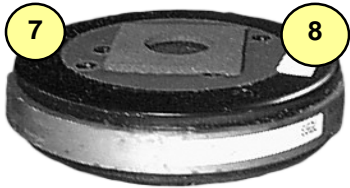

PL315

Pulse Enclosure

#	Part#	Description
Labeled Components		
1	M760	PL315 GRILL (NO LONGER AVAILABLE)
2	8243	Y LOGO PULSE SERIES LARGE
3	H11	HORN 60X90 1.0" XXXXHZ FOR PL31
4	H11	HORN 60X90 1.0" XXXXHZ FOR PL31
5	7417	8R 30W TWEETER PIEZO TLC 1
6	7443	15" 8R 400WPGM SPEAKER
7	7283	16R 50W 1" DRIVER BOLT ON EMI
8	8885	NEOPRENE EMINENCE DRIVER GASKET
9	8537	TEARDROP HANDLE "YORKVILLE" BLU
10	8517	SMALL BLACK XOVERDISH PLASTIC C
11	8547	PLASTIC FOOT BLACK, POLYETHYLEN
12	8487	ADAPTOR, SPEAKER STAND, PLASTIC, L
13	3644	12V 24W SC BAYONET #1156
14	3641	S.C BAYONET WIRE SOCKET TINNED
15	3924	1/4" JCK PCB MT VERT 2XTIP HICU
16	3628	SPKON 4C PCB MT VERT 250TAB GRY
17		
18		
19		
20		
21		
22		