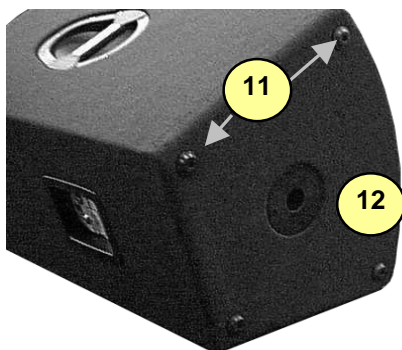

PL315

Pulse Enclosure

#	Part#	Description
Labeled Components		
1	M760	PL315 GRILL (NO LONGER AVAILABLE)
2	8243	Y LOGO PULSE SERIES LARGE
3	H11	HORN 60X90 1.0" XXXXHZ FOR PL31
4	H11	HORN 60X90 1.0" XXXXHZ FOR PL31
5	7417	8R 30W TWEETER PIEZO TLC 1
6	7443	15" 8R 400WPGM SPEAKER
7	7283	16R 50W 1" DRIVER BOLT ON EMI
8	8885	NEOPRENE EMINENCE DRIVER GASKET
9	8537	TEARDROP HANDLE "YORKVILLE" BLU
10	8517	SMALL BLACK XOVERDISH PLASTIC C
11	8547	PLASTIC FOOT BLACK, POLYETHYLEN
12	8487	ADAPTOR, SPEAKER STAND, PLASTIC, L
13	3644	12V 24W SC BAYONET #1156
14	3641	S.C BAYONET WIRE SOCKET TINNED
15	3924	1/4" JCK PCB MT VERT 2XTIP HICU
16	3628	SPKON 4C PCB MT VERT 250TAB GRY
17		
18		
19		
20		
21		
22		