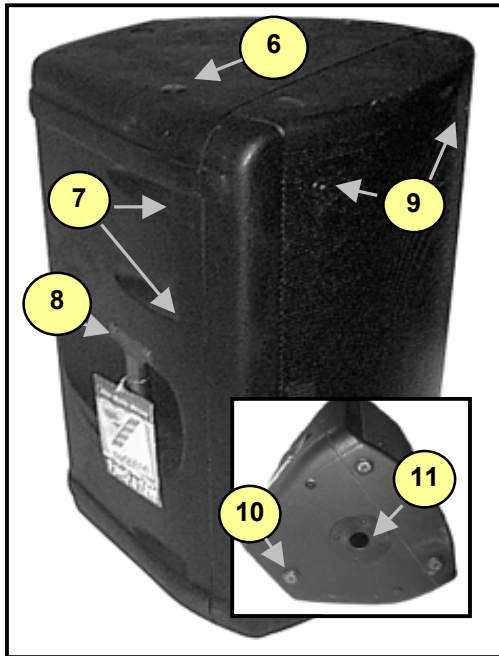

nx20

nx Series rev A

applicable to units with serial numbers prior to 107xxxx

nx20 rev A front with grille removed

Side view of nx20 rev A w/ bottom view shown (inset)

#	Part#	Description
Labeled Components		
1	8988	HF DRIVER BOLT M5 X 30 PAN SLOT MS JS500 BLACK
2	HD120	8R 40W 1 INCH DRIVER HD1208R
3	12HLP64-8	12 INCH 8R 350W PROG NEO SPEAKER
4	Z268*	NX20 GRILLE
5	8240D	"Y" LOGO SML. DOMED YORKVILLE BLUE
6	8989	PANEL FASTENER, PLASTIC, BLACK
7	8990	#8 X 2 1/2 SCKT DECK SCRW FLT JS500
8	8540	CAST BAR HANDLE "YORKVILLE" YS BLUE
9	8906	#14X2 ALLEN FLAT HD WOOD SCREW
10	8547	PLASTIC FOOT BLACK
11	8487	ADAPTER, SPEAKER STAND, PLASTIC, LARGE
12	3641	S.C. BAYONET WIRE SOCKET TINNED
13	3647	12V 18W SC BAYONET #1141 BULB
14	3924	1/4 INCH JACK PCB MT VERT 2XTIP HICURRENT
15	3628	SPKON 4C PCB MT VERT 250TAB GRY #4
16	8786	BOLT 10-32 X 1 1/4 PAN QD MS JS500 BLACK
17	8722	SCREW #8 X 1 INCH PAN QUAD TYPE AB B/O
18	8815	INTERNAL XO MOUNTING SCREW

nx20 rev A Crossover removed

note: to remove crossover, remove bolts (17) as highlighted above

*NOTE: Replacement grilles are 'Special-Order' and are only available while the model is in production.

**Real Gear.
Real People.**

nx20

nx Series rev B
applicable to units from serial numbers 107xxxx

nx20 rev B front with grille removed

#	Part#	Description
Labeled Components		
1	8987	HF DRIVER MT BOLT M5 X 25 PAN PHIL MS ZINC
2	HD120	8R 40W 1 INCH DRIVER HD1208R
3	12HLP64-8	12 INCH 8R 350W PROG NEO SPEAKER
4	Z268*	NX20 GRILLE
5	8240D	"Y" LOGO SML. DOMED YORKVILLE BLUE
6	8726	FLYWARE BOLT 3/8-16X1 1/2 GRD5 FLAT SCKT HD PLAIN
7	8990	#8 X 2 1/2 SCKT DECK SCRWR FLT JS500
8	8540	CAST BAR HANDLE "YORKVILLE" YS BLUE
9	8906	#14X2 ALLEN FLAT HD WOOD SCREW
10	8545	RECESSED RUBBER BUMPER WITH WASHER
11	8487	ADAPTER, SPEAKER STAND, PLASTIC, LARGE
12	3641	S.C. BAYONET WIRE SOCKET TINNED
13	3647	12V 18W SC BAYONET #1141 BULB
14	3924	1/4 INCH JACK PCB MT VERT 2XTIP HICURRENT
15	3628	SPKON 4C PCB MT VERT 250TAB GRY #4