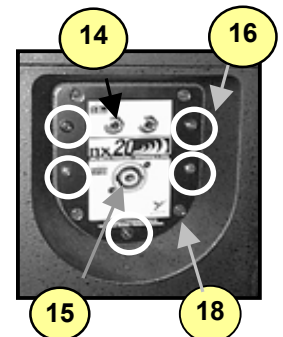

nx20

nx Series rev A

applicable to units with serial numbers prior to 107xxxx

nx20 rev A front with grille removed

Side view of nx20 rev A w/ bottom view shown (inset)

#	Part#	Description
Labeled Components		
1	8988	HF DRIVER BOLT M5 X 30 PAN SLOT MS JS500 BLACK
2	HD120	8R 40W 1 INCH DRIVER HD1208R
3	12HLP64-8	12 INCH 8R 350W PROG NEO SPEAKER
4	Z268*	NX20 GRILLE
5	8240D	"Y" LOGO SML. DOMED YORKVILLE BLUE
6	8989	PANEL FASTENER, PLASTIC, BLACK
7	8990	#8 X 2 1/2 SCKT DECK SCRW FLT JS500
8	8540	CAST BAR HANDLE "YORKVILLE" YS BLUE
9	8906	#14X2 ALLEN FLAT HD WOOD SCREW
10	8547	PLASTIC FOOT BLACK
11	8487	ADAPTER, SPEAKER STAND, PLASTIC, LARGE
12	3641	S.C. BAYONET WIRE SOCKET TINNED
13	3647	12V 18W SC BAYONET #1141 BULB
14	3924	1/4 INCH JACK PCB MT VERT 2XTIP HICURRENT
15	3628	SPKON 4C PCB MT VERT 250TAB GRY #4
16	8786	BOLT 10-32 X 1 1/4 PAN QD MS JS500 BLACK
17	8722	SCREW #8 X 1 INCH PAN QUAD TYPE AB B/O
18	8815	INTERNAL XO MOUNTING SCREW

nx20 rev A Crossover removed

note: to remove crossover, remove bolts (17) as highlighted above

*NOTE: Replacement grilles are 'Special-Order' and are only available while the model is in production.

**Real Gear.
Real People.**

nx20

nx Series rev B
applicable to units from serial numbers 107xxxx

nx20 rev B front with grille removed

#	Part#	Description
Labeled Components		
1	8987	HF DRIVER MT BOLT M5 X 25 PAN PHIL MS ZINC
2	HD120	8R 40W 1 INCH DRIVER HD1208R
3	12HLP64-8	12 INCH 8R 350W PROG NEO SPEAKER
4	Z268*	NX20 GRILLE
5	8240D	"Y" LOGO SML. DOMED YORKVILLE BLUE
6	8726	FLYWARE BOLT 3/8-16X1 1/2 GRD5 FLAT SCKT HD PLAIN
7	8990	#8 X 2 1/2 SCKT DECK SCRWR FLT JS500
8	8540	CAST BAR HANDLE "YORKVILLE" YS BLUE
9	8906	#14X2 ALLEN FLAT HD WOOD SCREW
10	8545	RECESSED RUBBER BUMPER WITH WASHER
11	8487	ADAPTER, SPEAKER STAND, PLASTIC, LARGE
12	3641	S.C. BAYONET WIRE SOCKET TINNED
13	3647	12V 18W SC BAYONET #1141 BULB
14	3924	1/4 INCH JACK PCB MT VERT 2XTIP HICURRENT
15	3628	SPKON 4C PCB MT VERT 250TAB GRY #4