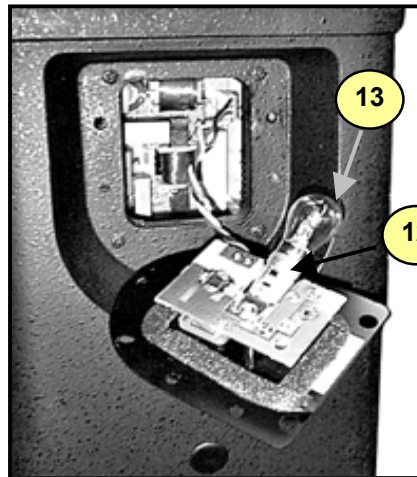

nx20

nx Series rev A

applicable to units with serial numbers prior to 107xxxx

nx20 rev A front with grille removed

Side view of nx20 rev A w/ bottom view shown (inset)

#	Part#	Description
Labeled Components		
1	8988	HF DRIVER BOLT M5 X 30 PAN SLOT MS JS500 BLACK
2	HD120	8R 40W 1 INCH DRIVER HD1208R
3	12HLP64-8	12 INCH 8R 350W PROG NEO SPEAKER
4	Z268*	NX20 GRILLE
5	8240D	"Y" LOGO SML. DOMED YORKVILLE BLUE
6	8989	PANEL FASTENER, PLASTIC, BLACK
7	8990	#8 X 2 1/2 SCKT DECK SCRW FLT JS500
8	8540	CAST BAR HANDLE "YORKVILLE" YS BLUE
9	8906	#14X2 ALLEN FLAT HD WOOD SCREW
10	8547	PLASTIC FOOT BLACK
11	8487	ADAPTER, SPEAKER STAND, PLASTIC, LARGE
12	3641	S.C. BAYONET WIRE SOCKET TINNED
13	3647	12V 18W SC BAYONET #1141 BULB
14	3924	1/4 INCH JACK PCB MT VERT 2XTIP HICURRENT
15	3628	SPKON 4C PCB MT VERT 250TAB GRY #4
16	8786	BOLT 10-32 X 1 1/4 PAN QD MS JS500 BLACK
17	8722	SCREW #8 X 1 INCH PAN QUAD TYPE AB B/O
18	8815	INTERNAL XO MOUNTING SCREW

nx20 rev A Crossover removed

note: to remove crossover, remove bolts (17) as highlighted above

*NOTE: Replacement grilles are 'Special-Order' and are only available while the model is in production.

**Real Gear.
Real People.**

nx20

nx Series rev B
applicable to units from serial numbers 107xxxx

nx20 rev B front with grille removed

#	Part#	Description
Labeled Components		
1	8987	HF DRIVER MT BOLT M5 X 25 PAN PHIL MS ZINC
2	HD120	8R 40W 1 INCH DRIVER HD1208R
3	12HLP64-8	12 INCH 8R 350W PROG NEO SPEAKER
4	Z268*	NX20 GRILLE
5	8240D	"Y" LOGO SML. DOMED YORKVILLE BLUE
6	8726	FLYWARE BOLT 3/8-16X1 1/2 GRD5 FLAT SCKT HD PLAIN
7	8990	#8 X 2 1/2 SCKT DECK SCRWR FLT JS500
8	8540	CAST BAR HANDLE "YORKVILLE" YS BLUE
9	8906	#14X2 ALLEN FLAT HD WOOD SCREW
10	8545	RECESSED RUBBER BUMPER WITH WASHER
11	8487	ADAPTER, SPEAKER STAND, PLASTIC, LARGE
12	3641	S.C. BAYONET WIRE SOCKET TINNED
13	3647	12V 18W SC BAYONET #1141 BULB
14	3924	1/4 INCH JACK PCB MT VERT 2XTIP HICURRENT
15	3628	SPKON 4C PCB MT VERT 250TAB GRY #4