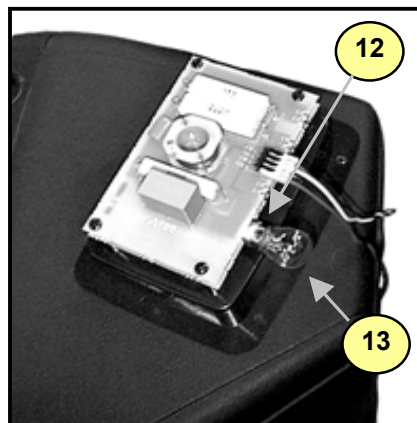

nx20

nx Series rev B
applicable to units from serial numbers 107xxxx

nx20 rev B front with grille removed

#	Part#	Description
Labeled Components		
1	8987	HF DRIVER MT BOLT M5 X 25 PAN PHIL MS ZINC
2	HD120	8R 40W 1 INCH DRIVER HD1208R
3	12HLP64-8	12 INCH 8R 350W PROG NEO SPEAKER
4	Z268*	NX20 GRILLE
5	8240D	"Y" LOGO SML. DOMED YORKVILLE BLUE
6	8726	FLYWARE BOLT 3/8-16X1 1/2 GRD5 FLAT SCKT HD PLAIN
7	8990	#8 X 2 1/2 SCKT DECK SCRWR FLT JS500
8	8540	CAST BAR HANDLE "YORKVILLE" YS BLUE
9	8906	#14X2 ALLEN FLAT HD WOOD SCREW
10	8545	RECESSED RUBBER BUMPER WITH WASHER
11	8487	ADAPTER, SPEAKER STAND, PLASTIC, LARGE
12	3641	S.C. BAYONET WIRE SOCKET TINNED
13	3647	12V 18W SC BAYONET #1141 BULB
14	3924	1/4 INCH JACK PCB MT VERT 2XTIP HICURRENT
15	3628	SPKON 4C PCB MT VERT 250TAB GRY #4

Side view if nx20 rev B w/ bottom view shown (inset)

nx20 rev B Crossover removed

*NOTE: Replacement grilles are 'Special-Order' and are only available while the model is in production.

**Real Gear.
Real People.**