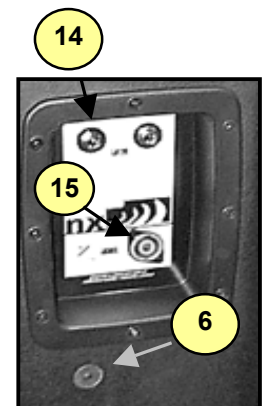

nx20

nx Series rev B
applicable to units from serial numbers 107xxxx

nx20 rev B front with grille removed

#	Part#	Description
Labeled Components		
1	8987	HF DRIVER MT BOLT M5 X 25 PAN PHIL MS ZINC
2	HD120	8R 40W 1 INCH DRIVER HD1208R
3	12HLP64-8	12 INCH 8R 350W PROG NEO SPEAKER
4	Z268*	NX20 GRILLE
5	8240D	"Y" LOGO SML. DOMED YORKVILLE BLUE
6	8726	FLYWARE BOLT 3/8-16X1 1/2 GRD5 FLAT SCKT HD PLAIN
7	8990	#8 X 2 1/2 SCKT DECK SCRWR FLT JS500
8	8540	CAST BAR HANDLE "YORKVILLE" YS BLUE
9	8906	#14X2 ALLEN FLAT HD WOOD SCREW
10	8545	RECESSED RUBBER BUMPER WITH WASHER
11	8487	ADAPTER, SPEAKER STAND, PLASTIC, LARGE
12	3641	S.C. BAYONET WIRE SOCKET TINNED
13	3647	12V 18W SC BAYONET #1141 BULB
14	3924	1/4 INCH JACK PCB MT VERT 2XTIP HICURRENT
15	3628	SPKON 4C PCB MT VERT 250TAB GRY #4

Side view if nx20 rev B w/ bottom view shown (inset)

nx20 rev B Crossover removed

*NOTE: Replacement grilles are 'Special-Order' and are only available while the model is in production.

**Real Gear.
Real People.**