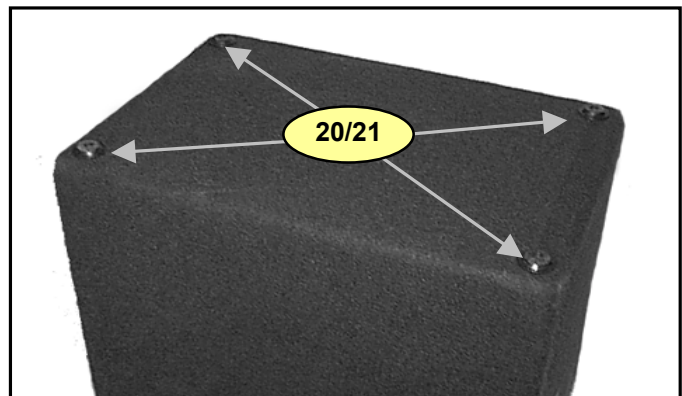

bm200

Bass Master Series

#	Part#	Description
Labeled Components		
1	7417	8R 30W TWEETER PIEZO TLC 1
2	7347	15" 4R 200WPGM SPEAKER BASS
3	Z037	BM200 GRILLE*
4	8243D	Y LOGO BMASTER SERIES LARGE D
5	8770	1/4-20 X 1 5/16 TRUSS PH MS JS500
6	8458	10.5" STRAP HANDLE, PLASTIC COV
7	8843	10-32 X 1 1/8 FLAT PH MS JS500
8	8781	#10 X 7/8 FLAT PHIL TYPE A JS500BLK
9	8820	#8 FLAT WASHER JS500
10	3450	ALL GOLD PC MNT JK SKT
11	3481	8' 3/18 SJT AC LINE CORD 250 C
12	3834	HEYCO #1214 STRAIN RELIEF
13	8468	VELCRO STRAP 3/4"X22CM (VELSTRA
14	3421	DPDT PUSH SW PCMT MAKE B4 BREAK
15	8655	BUTTON KNOB BLACK REAN P120-OX
16	4409	.10K 5C R/A 16MM
17	4406	.50K 5B LIN 16MM P14
18	8693	S ROTARY KNOB GREY
19	3698	SPST ROKR SW QUIK 180" AC PWR BL/BL
20	8547	PLASTIC FOOT BLACK
21	8781	#10 X 7/8 FLAT PHIL TYPE A JS500BLK
22	2407	2.5 AMP SLO-BLO .25X1.25 FUSE (INTERNAL)