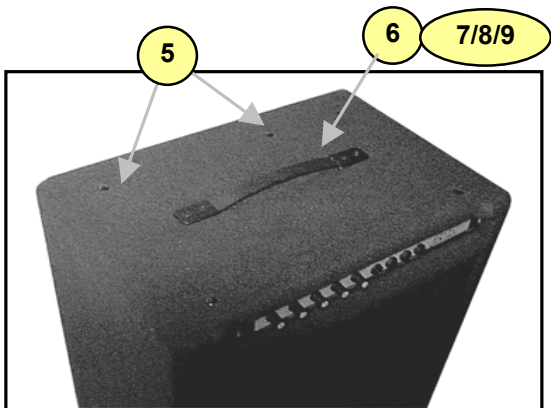

bm200

Bass Master Series

#	Part#	Description
Labeled Components		
1	7417	8R 30W TWEETER PIEZO TLC 1
2	7347	15" 4R 200WPGM SPEAKER BASS
3	Z037	BM200 GRILLE*
4	8243D	Y LOGO BMASTER SERIES LARGE D
5	8770	1/4-20 X 1 5/16 TRUSS PH MS JS500
6	8458	10.5" STRAP HANDLE, PLASTIC COV
7	8843	10-32 X 1 1/8 FLAT PH MS JS500
8	8781	#10 X 7/8 FLAT PHIL TYPE A JS500BLK
9	8820	#8 FLAT WASHER JS500
10	3450	ALL GOLD PC MNT JK SKT
11	3481	8' 3/18 SJT AC LINE CORD 250 C
12	3834	HEYCO #1214 STRAIN RELIEF
13	8468	VELCRO STRAP 3/4"X22CM (VELSTRA
14	3421	DPDT PUSH SW PCMT MAKE B4 BREAK
15	8655	BUTTON KNOB BLACK REAN P120-OX
16	4409	.10K 5C R/A 16MM
17	4406	.50K 5B LIN 16MM P14
18	8693	S ROTARY KNOB GREY
19	3698	SPST ROKR SW QUIK 180" AC PWR BL/BL
20	8547	PLASTIC FOOT BLACK
21	8781	#10 X 7/8 FLAT PHIL TYPE A JS500BLK
22	2407	2.5 AMP SLO-BLO .25X1.25 FUSE (INTERNAL)