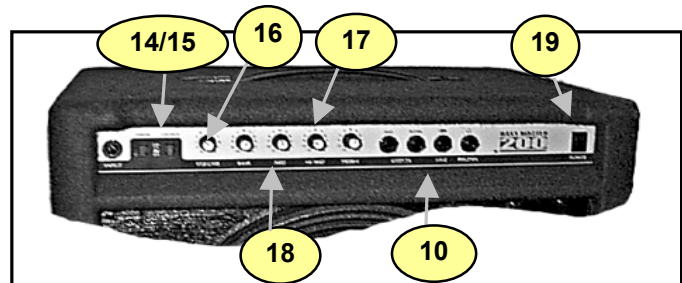

bm200

Bass Master Series

#	Part#	Description
Labeled Components		
1	7417	8R 30W TWEETER PIEZO TLC 1
2	7347	15" 4R 200WPGM SPEAKER BASS
3	Z037	BM200 GRILLE*
4	8243D	Y LOGO BMASTER SERIES LARGE D
5	8770	1/4-20 X 1 5/16 TRUSS PH MS JS500
6	8458	10.5" STRAP HANDLE, PLASTIC COV
7	8843	10-32 X 1 1/8 FLAT PH MS JS500
8	8781	#10 X 7/8 FLAT PHIL TYPE A JS500BLK
9	8820	#8 FLAT WASHER JS500
10	3450	ALL GOLD PC MNT JK SKT
11	3481	8' 3/18 SJT AC LINE CORD 250 C
12	3834	HEYCO #1214 STRAIN RELIEF
13	8468	VELCRO STRAP 3/4"X22CM (VELSTRA
14	3421	DPDT PUSH SW PCMT MAKE B4 BREAK
15	8655	BUTTON KNOB BLACK REAN P120-OX
16	4409	.10K 5C R/A 16MM
17	4406	.50K 5B LIN 16MM P14
18	8693	S ROTARY KNOB GREY
19	3698	SPST ROKR SW QUIK 180" AC PWR BL/BL
20	8547	PLASTIC FOOT BLACK
21	8781	#10 X 7/8 FLAT PHIL TYPE A JS500BLK
22	2407	2.5 AMP SLO-BLO .25X1.25 FUSE (INTERNAL)