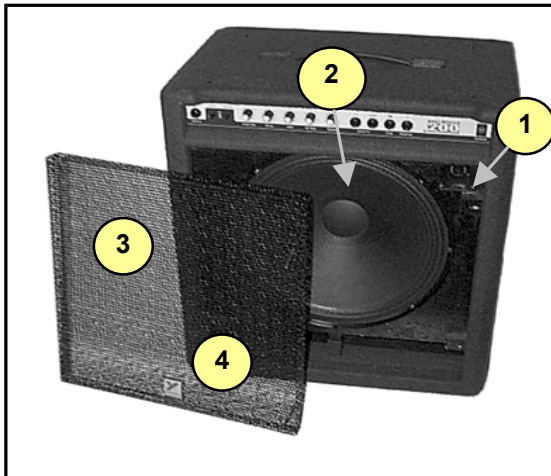

bm200

Bass Master Series

#	Part#	Description
Labeled Components		
1	7417	8R 30W TWEETER PIEZO TLC 1
2	7347	15" 4R 200WPGM SPEAKER BASS
3	Z037	BM200 GRILLE*
4	8243D	Y LOGO BMASTER SERIES LARGE D
5	8770	1/4-20 X 1 5/16 TRUSS PH MS JS500
6	8458	10.5" STRAP HANDLE, PLASTIC COV
7	8843	10-32 X 1 1/8 FLAT PH MS JS500
8	8781	#10 X 7/8 FLAT PHIL TYPE A JS500BLK
9	8820	#8 FLAT WASHER JS500
10	3450	ALL GOLD PC MNT JK SKT
11	3481	8' 3/18 SJT AC LINE CORD 250 C
12	3834	HEYCO #1214 STRAIN RELIEF
13	8468	VELCRO STRAP 3/4"X22CM (VELSTRA
14	3421	DPDT PUSH SW PCMT MAKE B4 BREAK
15	8655	BUTTON KNOB BLACK REAN P120-OX
16	4409	.10K 5C R/A 16MM
17	4406	.50K 5B LIN 16MM P14
18	8693	S ROTARY KNOB GREY
19	3698	SPST ROKR SW QUIK 180" AC PWR BL/BL
20	8547	PLASTIC FOOT BLACK
21	8781	#10 X 7/8 FLAT PHIL TYPE A JS500BLK
22	2407	2.5 AMP SLO-BLO .25X1.25 FUSE (INTERNAL)