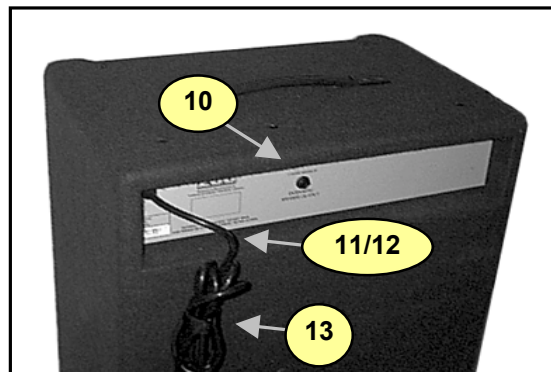

bm200

Bass Master Series

#	Part#	Description
Labeled Components		
1	7417	8R 30W TWEETER PIEZO TLC 1
2	7347	15" 4R 200WPGM SPEAKER BASS
3	Z037	BM200 GRILLE*
4	8243D	Y LOGO BMASTER SERIES LARGE D
5	8770	1/4-20 X 1 5/16 TRUSS PH MS JS500
6	8458	10.5" STRAP HANDLE, PLASTIC COV
7	8843	10-32 X 1 1/8 FLAT PH MS JS500
8	8781	#10 X 7/8 FLAT PHIL TYPE A JS500BLK
9	8820	#8 FLAT WASHER JS500
10	3450	ALL GOLD PC MNT JK SKT
11	3481	8' 3/18 SJT AC LINE CORD 250 C
12	3834	HEYCO #1214 STRAIN RELIEF
13	8468	VELCRO STRAP 3/4"X22CM (VELSTRA
14	3421	DPDT PUSH SW PCMT MAKE B4 BREAK
15	8655	BUTTON KNOB BLACK REAN P120-OX
16	4409	.10K 5C R/A 16MM
17	4406	.50K 5B LIN 16MM P14
18	8693	S ROTARY KNOB GREY
19	3698	SPST ROKR SW QUIK 180" AC PWR BL/BL
20	8547	PLASTIC FOOT BLACK
21	8781	#10 X 7/8 FLAT PHIL TYPE A JS500BLK
22	2407	2.5 AMP SLO-BLO .25X1.25 FUSE (INTERNAL)