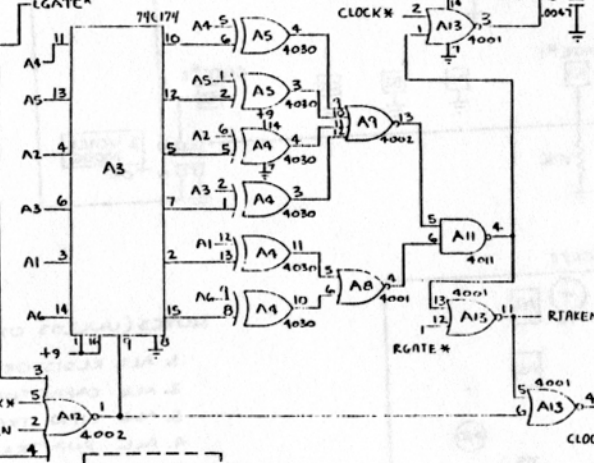

LEFT CHANNEL

RIGHT CHANNEL

OBERHEIM ELECTRONICS, INC.
 SCHEMATIC -
 DIGITAL 2-VOICE KEYBOARD
 ELECTRONICS
 4-13-76
 REV 7-22-76