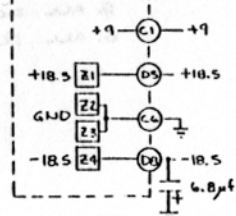

LEFT CHANNEL

RIGHT CHANNEL

OBERHEIM ELECTRONICS, INC.
 SCHEMATIC -
 DIGITAL 2-VOICE KEYBOARD
 ELECTRONICS
 4-13-76
 REV 7-22-76