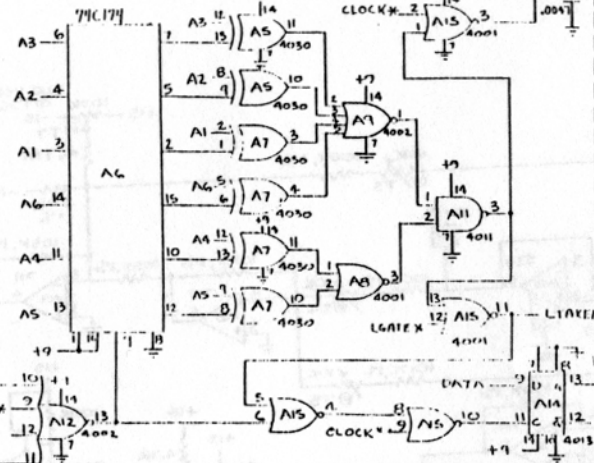

LEFT CHANNEL

RIGHT CHANNEL

OBERHEIM ELECTRONICS, INC.
 SCHEMATIC -
 DIGITAL 2-VOICE KEYBOARD
 ELECTRONICS
 4-13-76
 REV 7-22-76