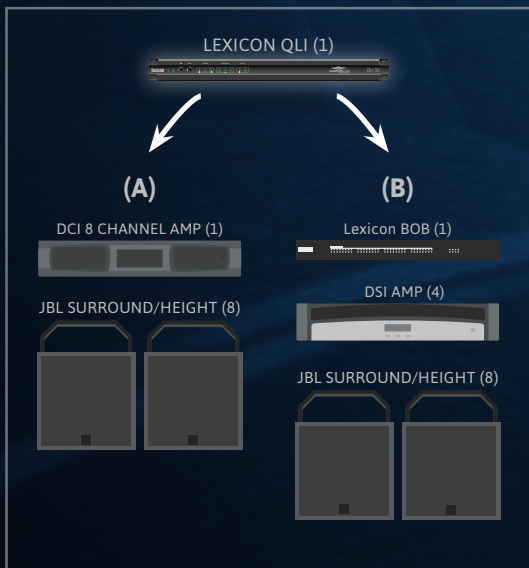

GPI control

8 channel Analog input (25-Pin Connector)

8 channel AES input (RJ-45 Connector)

BLU link input/output (2 RJ-45 Connectors)

Ethernet control

Ability to process stereo, 5.1 and 7.1 inputs

Auto EQ per SMPTE 202

Output up to 32 discrete channels of audio over BLU link

1/3 octave graphic EQ for each output channel

Parametric EQ on low frequency extension

Web-based interface

QUANTUM LOGIC IMMERSION SOLUTIONS

EXISTING THEATER 250 SEATS

+

Immerse yourself in one sound investment, with the Lexicon QLI-32 processor, powered by Quantum Logic Immersion technology. Wholly compatible with standard audio systems, QLI-32 connects easily to your existing cinema processor. So whether you are building a new multiplex or adding onto an existing theater, QLI-32 is the smart solution for an immersive sound experience.