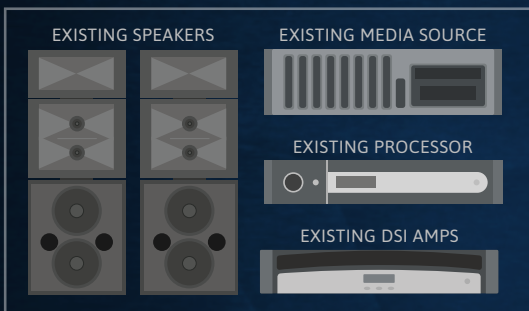

The bottom line is, the QLI-32 offers you a win-win situation: you save money on installation fees since it works with existing equipment, and any content delivered in 5:1 and 7:1 formats can be processed with the QLI-32. Whether you run a multiplex or a single theater, QLI-32 is the smart solution for an immersive sound experience.

GPI control

8 channel Analog input (25-Pin Connector)

8 channel AES input (RJ-45 Connector)

BLU link input/output (2 RJ-45 Connectors)

Ethernet control

Ability to process stereo, 5.1 and 7.1 inputs

Auto EQ per SMPTE 202

Output up to 32 discrete channels of audio over BLU link

1/3 octave graphic EQ for each output channel

Parametric EQ on low frequency extension

Web-based interface

QUANTUM LOGIC IMMERSION SOLUTIONS

EXISTING THEATER 250 SEATS

+

Immerse yourself in one sound investment, with the Lexicon QLI-32 processor, powered by Quantum Logic Immersion technology. Wholly compatible with standard audio systems, QLI-32 connects easily to your existing cinema processor. So whether you are building a new multiplex or adding onto an existing theater, QLI-32 is the smart solution for an immersive sound experience.