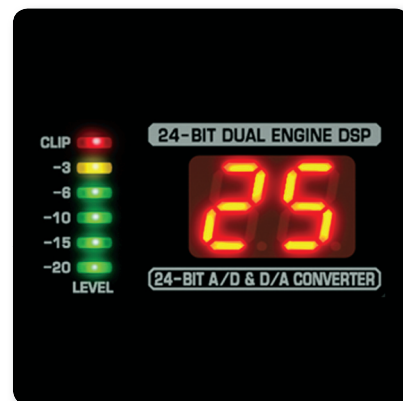

The amazing PMP2000 Powered Mixer packs tremendous power (2 x 350 Watts stereo or 800 Watts in Bridged mode), while maintaining an incredible power-to-weight ratio. The 14-channel PMP2000 features 9 built-in, high-quality IMP "Invisible" mic preamps, 4 stereo channels, a studio-grade 24-bit Multi-FX processor with 100 awesome presets including studio-class reverbs, delays, pitch shifter and various multi-effects, plus dual 9-band graphic EQs, for the ultimate in high-quality sound and feedback-free performance.

# EUROPOWER PMP2000

800-Watt 14-Channel  
Powered Mixer with  
Multi-FX Processor

## Getting Connected

Use the PMP2000's CD/Tape RCA inputs to feed in external stereo signals from CD players or tape decks. Conversely, the CD/Tape RCA outputs send line-level signals from the mixer to a recording device. The left and right output 1/4" connectors can be used for a variety of purposes, including connecting to additional power amps. Connect your monitor power amps or active monitor speakers to the Monitor Sound output. Powered outputs on the PMP2000 are of the professional, twist-lock Speakon-compatible variety.